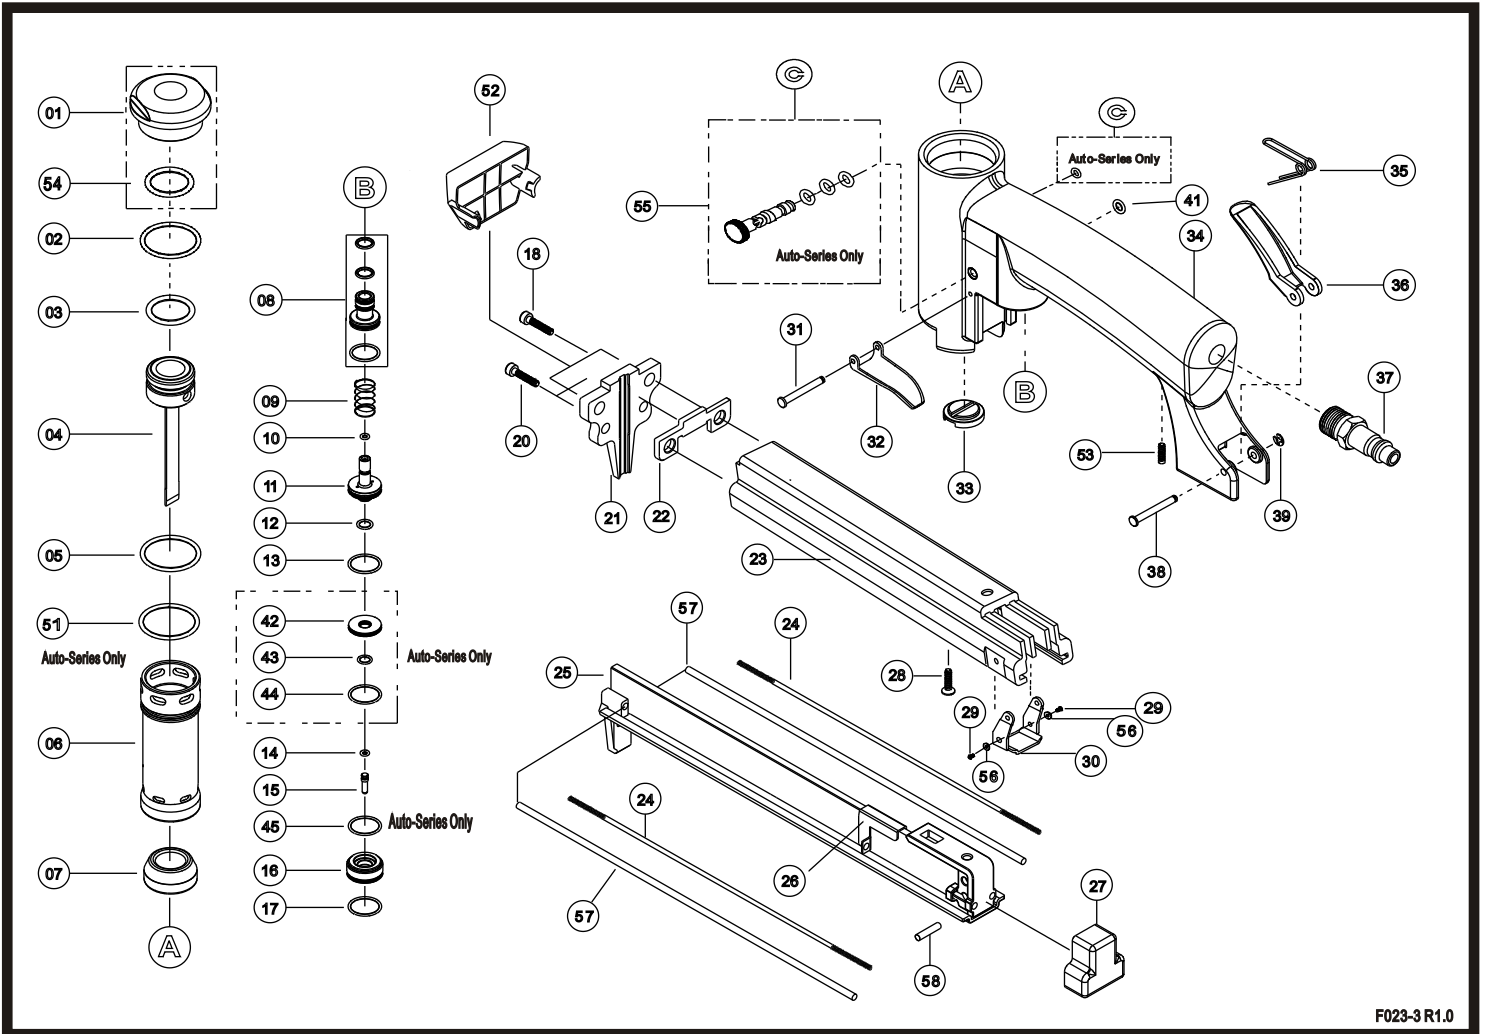

# TH-T-FW10AD-A

F023-3 R1.0

No.	Part NO.	Name	PCS	No.	Part NO.	Name	PCS
1	TH-T-FW10AD-A-18015	Hammer Cap	1	28	TH-T-FW10AD-A-93001	Hex. Soc. FT HD Screw	1
2	TH-T-FW10AD-A-90000	O-Ring	1	29	TH-T-FW10AD-A-98002	Hex Soc Bolt Flat Head	2
3	TH-T-FW10AD-A-90001	O-Ring	1	30	TH-T-FW10AD-A-18213	Magazine Retainer	1
4	TH-T-FW10AD-A-23021-1	Piston Ram Assembly	1	31	TH-T-FW10AD-A-18221	Pin	1
5	TH-T-FW10AD-A-90000	O-Ring	1	32	TH-T-FW10AD-A-18230	Trigger	1
6	TH-T-FW10AD-A-18040	Cylinder (Auto Series)	1	33	TH-T-FW10AD-A-18240	Seal	1
7	TH-T-FW10AD-A-18050	Bumper	1	34	TH-T-FW10AD-A-18560	Gun Body (Auto Series)	1
8	TH-T-FW10AD-A-18060-1	Trigger Valve Set	1	35	TH-T-FW10AD-A-18270	Magazine Latch Spring	1
9	TH-T-FW10AD-A-18070	Trigger Valve Spring	1	36	TH-T-FW10AD-A-18280	Magazine Latch	1
10	TH-T-FW10AD-A-90055	O-Ring	1	37	TH-T-FW10AD-A-94001-1	Air Plug	1
11	TH-T-FW10AD-A-18090	Trigger Valve (Auto Series)	1	38	TH-T-FW10AD-A-18292	Pin	1
12	TH-T-FW10AD-A-90006	O-Ring (Trigger Valve/Auto)	1	39	TH-T-FW10AD-A-95001	E-Ring	1
13	TH-T-FW10AD-A-90008	O-Ring (Trigger Valve/Auto)	1	41	TH-T-FW10AD-A-90010	O-Ring	1
14	TH-T-FW10AD-A-90009	O-Ring	1	42	TH-T-FW10AD-A-18310	Trigger Valve plate (Auto Series Only)	1
15	TH-T-FW10AD-A-18110	Trigger Valve Stem (Auto Series)	1	43	TH-T-FW10AD-A-90005	O-Ring Trigger (Auto Series Only)	1
16	TH-T-FW10AD-A-18130	Trigger Valve Guide (AutoSeries)	1	44	TH-T-FW10AD-A-90033	O-Ring Trigger (Auto Series Only)	1
17	TH-T-FW10AD-A-90007	O-Ring	1	45	TH-T-FW10AD-A-90033	O-Ring Trigger (Auto Series Only)	1
18	TH-T-FW10AD-A-91000-1	Hex.HD Soc Screw + Spring Washer	2	51	TH-T-FW10AD-A-90015	O-Ring (Auto Series Only)	1
20	TH-T-FW10AD-A-91001	Hex.HD Soc Screw	2	52	TH-T-FW10AD-A-18330	Nose Cover	1
21	TH-T-FW10AD-A-23141	Nose	1	53	TH-T-FW10AD-A-99004	Bolt	1
22	TH-T-FW10AD-A-15150	Nose Plate	1	54	TH-T-FW10AD-A-90087	O-Ring (Cap)	1
23	TH-T-FW10AD-A-23160	Magazine Cover	1	55	TH-T-FW10AD-A-18322-1	Automatic Adjust Knob (Auto Series Only)	1
24	TH-T-FW10AD-A-23172	Pusher Spring	1	56	TH-T-FW10AD-A-92004	Spring Washer	2
25	TH-T-FW10AD-A-23180	Magazine	1	57	TH-T-FW10AD-A-23050	Steel Bar	2
26	TH-T-FW10AD-A-23190	Pusher	1	58	TH-T-FW10AD-A-23060	Pin	1
27	TH-T-FW10AD-A-18200	Rear Magazine Bumper	1				