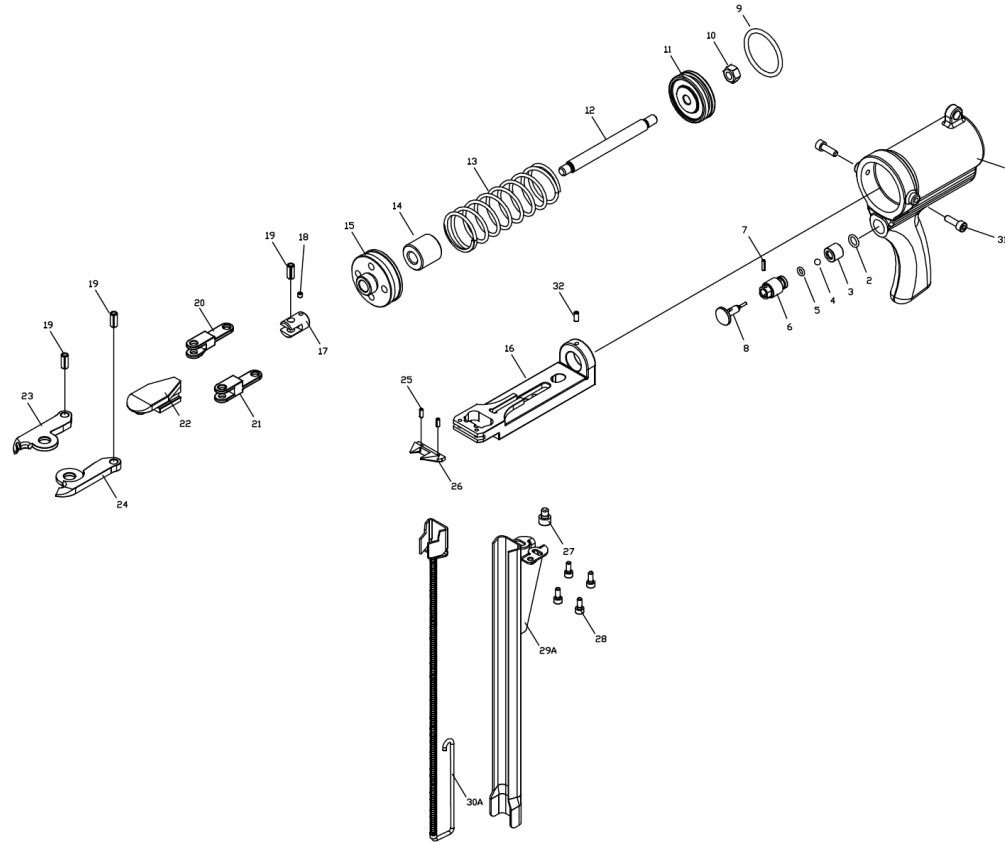

TH-T-TC22DRL D-RINGER

Part No.	Description	Q'ty	Part No.	Description	Q'ty	Part No.	Description	Q'ty
TH-P-TC22DRL-1A	Body Assembly	1set	TH-P-TC22DRL-16	Jaw Carriage Assembly	1	TH-P-TC22DRL-31	Hex. Soc. Hd. Bolt	2
TH-P-TC22DRL-2	O-Ring	1	TH-P-TC22DRL-17	Joining Piece	1	TH-P-TC22DRL-32	Hex. Soc. Hd. Bolt	1
TH-P-TC22DRL-3	Valve	1	TH-P-TC22DRL-18	Screw	1			
TH-P-TC22DRL-4	Steel Ball	1	TH-P-TC22DRL-19	Spring Pin	3			
TH-P-TC22DRL-5	O-Ring	1	TH-P-TC22DRL-20	Right Arm Link	1			
TH-P-TC22DRL-6	Plunger Cap	1	TH-P-TC22DRL-21	Left Arm Link	1			
TH-P-TC22DRL-7	Spring Pin	1	TH-P-TC22DRL-22	Slide	1			
TH-P-TC22DRL-8	Plunger	1	TH-P-TC22DRL-23	Left Jaw	1			
TH-P-TC22DRL-9	O-Ring	1	TH-P-TC22DRL-24	Right Jaw	1			
TH-P-TC22DRL-10	Locknut	1	TH-P-TC22DRL-25	Spring Pin	2			
TH-P-TC22DRL-11	Piston	1	TH-P-TC22DRL-26	Teeth	1			
TH-P-TC22DRL-12	Piston Rod	1	TH-P-TC22DRL-27	Hex. Soc. Hd. Bolt	1			
TH-P-TC22DRL-13	Spring	1	TH-P-TC22DRL-28	Hex. Soc. Hd. Bolt	4			
TH-P-TC22DRL-14	Bumper	1	TH-P-TC22DRL-29A	Magazine Assembly	1set			
TH-P-TC22DRL-15	Bottom	1	TH-P-TC22DRL-30A	Pusher Assembly	1set			