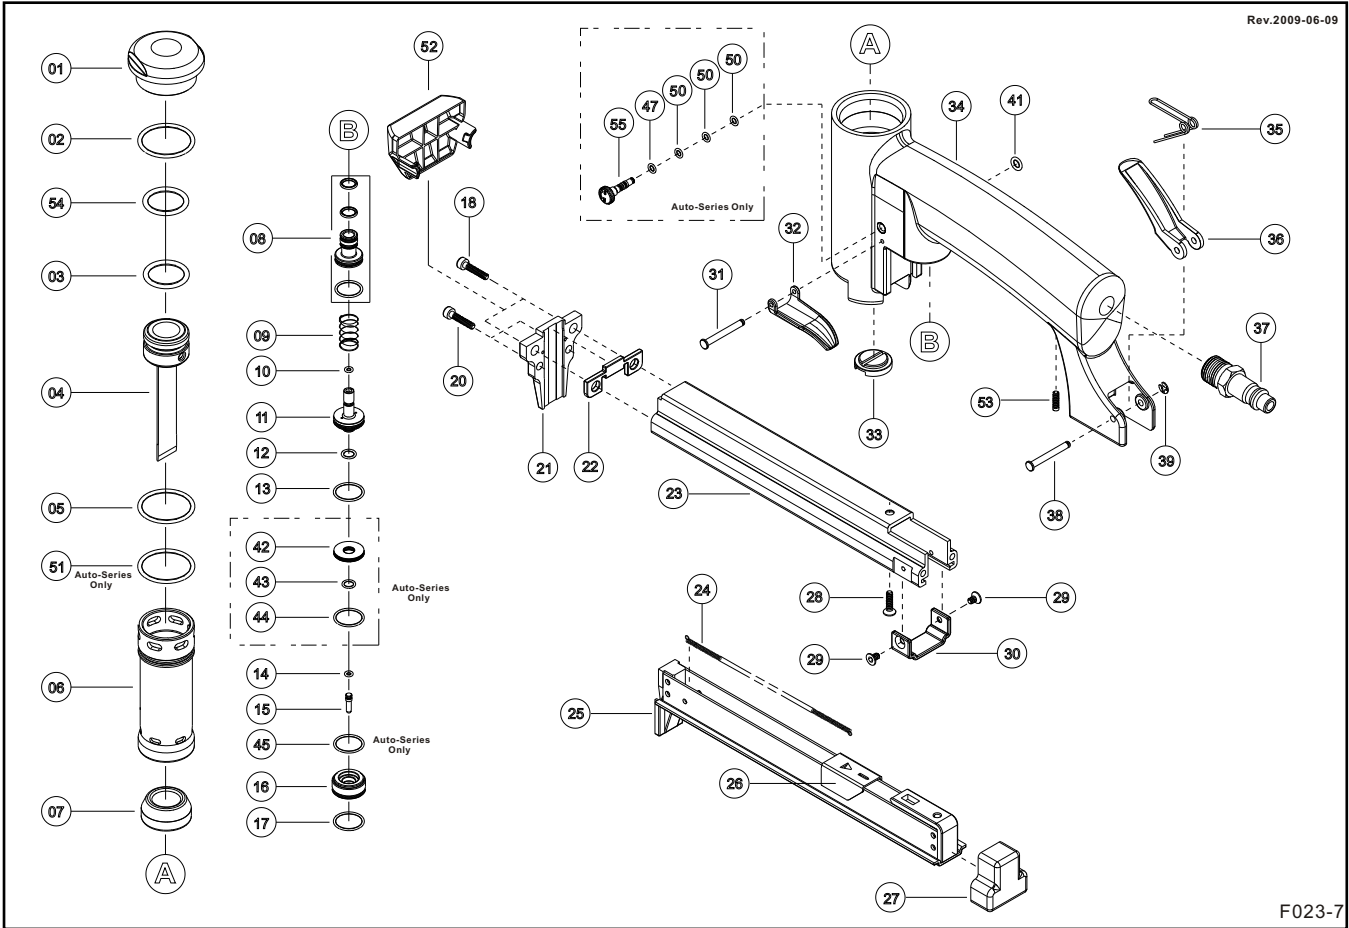

## TH-T-FW10C-A

No.	Part NO.	Name	PCS
1	TH-P-FW10C-A-18015	Hammer Cap Hammer	1
2	TH-P-FW10C-A-90000	O-Ring	1
3	TH-P-FW10C-A-90001	O-Ring	1
4	TH-P-FW10C-A-17020-1	Piston Ram Assembly	1
5	TH-P-FW10C-A-90000	O-Ring	1
6	TH-P-FW10C-A-18030	Cylinder	1
6	TH-P-FW10C-A-18040	Cylinder (Auto Series)	1
7	TH-P-FW10C-A-18050	Bumper	1
8	TH-P-FW10C-A-18060-1	Trigger Valve Set	1
9	TH-P-FW10C-A-18070	Trigger Valve Spring	1
10	TH-P-FW10C-A-90055	O-Ring	1
11	TH-P-FW10C-A-18090	Trigger Valve (Auto Series)	1
12	TH-P-FW10C-A-90006	O-Ring (Trigger Valve/Auto)	1
13	TH-P-FW10C-A-90008	O-Ring (Trigger Valve/Auto)	1
14	TH-P-FW10C-A-90009	O-Ring	1
15	TH-P-FW10C-A-18110	Trigger Valve Stem (Auto Series)	1
16	TH-P-FW10C-A-18130	Trigger Valve Guide (AutoSeries)	1
17	TH-P-FW10C-A-90007	O-Ring	1
18	TH-P-FW10C-A-91000-1	Hex.HD Soc Screw + Spring Washer	2
20	TH-P-FW10C-A-91001	Hex.HD Soc Screw	2
21	TH-P-FW10C-A-17140	Nose	1
22	TH-P-FW10C-A-18150	Nose Plate	1
23	TH-P-FW10C-A-17160	Magazine Cover	1
24	TH-P-FW10C-A-18170	Pusher Spring	1
25	TH-P-FW10C-A-17180	Magazine (7116 & 7116A, SENCOC/CA)	1
26	TH-P-FW10C-A-17190	Pusher (7116 & 7116A, SENCOC/CA)	1